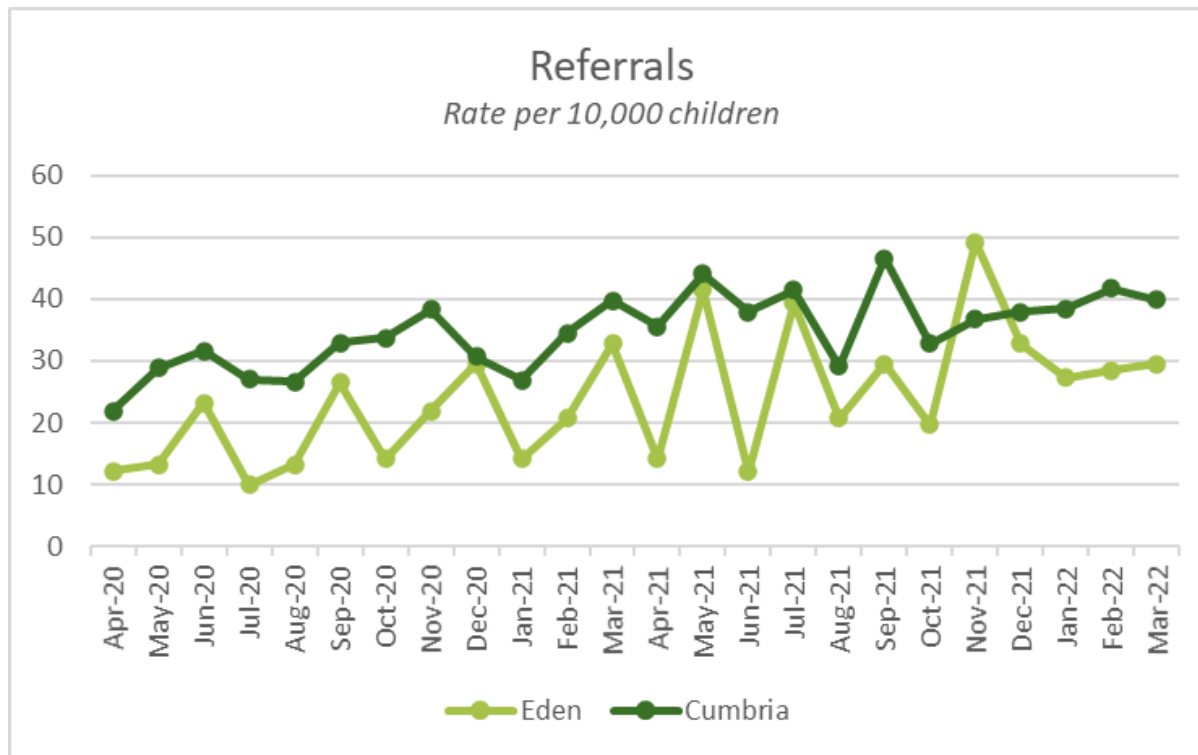

**Children & Young People Service
Presentation to Eden
Local Committee
May 2022**

Children & Young People Service

The service is responsible for the following areas:

- Multi Agency Safeguarding Hub
- Emergency Duty Team
- Early Help Services
- Focus Families
- Targeted Youth Support
- Refugee Programme
- 16/17 yr old Homelessness Service
- Family Group Conferencing
- Child in Need
- Child Protection
- Children Looked After
- Care Leavers
- Youth Offending Service
- Edge of Care and Residential
- Fostering
- Adoption

Open cases in Eden

March 2022

Trends in Eden

Trends in Eden

Trends in Eden

Trends in Eden

What could you help us with?

Serving the people of Cumbria