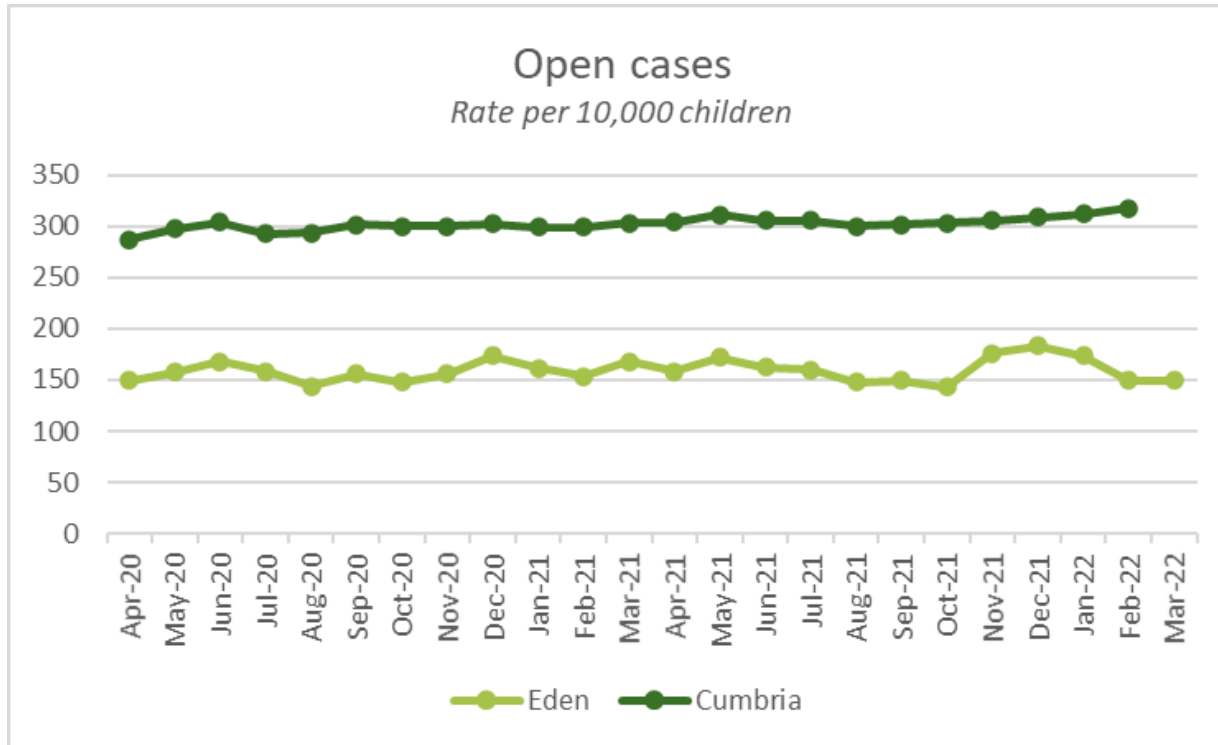

**Children & Young People Service
Presentation to Eden
Local Committee
May 2022**

Children & Young People Service

The service is responsible for the following areas:

- Multi Agency Safeguarding Hub
- Emergency Duty Team
- Early Help Services
- Focus Families
- Targeted Youth Support
- Refugee Programme
- 16/17 yr old Homelessness Service
- Family Group Conferencing
- Child in Need
- Child Protection
- Children Looked After
- Care Leavers
- Youth Offending Service
- Edge of Care and Residential
- Fostering
- Adoption

Open cases in Eden

March 2022

Trends in Eden

Trends in Eden

Trends in Eden

Trends in Eden

What could you help us with?

Serving the people of Cumbria