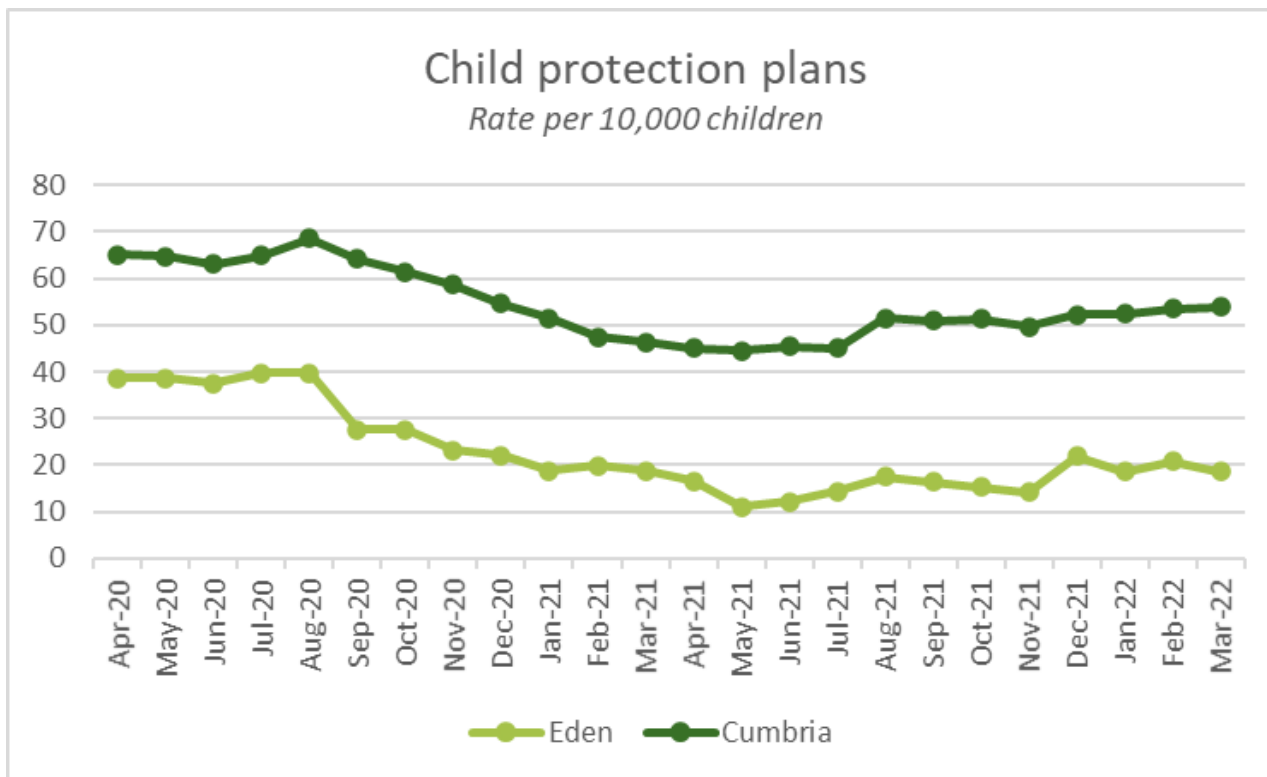

**Children & Young People Service
Presentation to Eden
Local Committee
May 2022**

Children & Young People Service

The service is responsible for the following areas:

- Multi Agency Safeguarding Hub
- Emergency Duty Team
- Early Help Services
- Focus Families
- Targeted Youth Support
- Refugee Programme
- 16/17 yr old Homelessness Service
- Family Group Conferencing
- Child in Need
- Child Protection
- Children Looked After
- Care Leavers
- Youth Offending Service
- Edge of Care and Residential
- Fostering
- Adoption

Open cases in Eden

March 2022

Trends in Eden

Trends in Eden

Trends in Eden

Trends in Eden

What could you help us with?

Serving the people of Cumbria