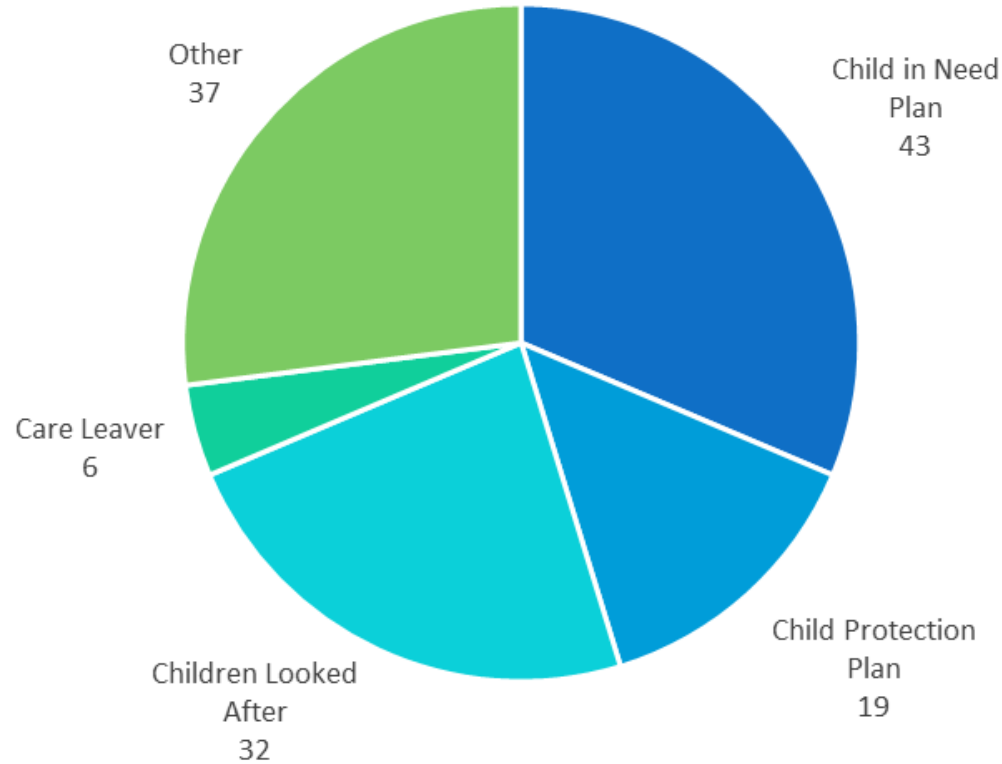

**Children & Young People Service
Presentation to Eden
Local Committee
May 2022**

Children & Young People Service

The service is responsible for the following areas:

- Multi Agency Safeguarding Hub
- Emergency Duty Team
- Early Help Services
- Focus Families
- Targeted Youth Support
- Refugee Programme
- 16/17 yr old Homelessness Service
- Family Group Conferencing
- Child in Need
- Child Protection
- Children Looked After
- Care Leavers
- Youth Offending Service
- Edge of Care and Residential
- Fostering
- Adoption

Open cases in Eden

March 2022

Trends in Eden

Trends in Eden

Trends in Eden

Trends in Eden

What could you help us with?

Serving the people of Cumbria